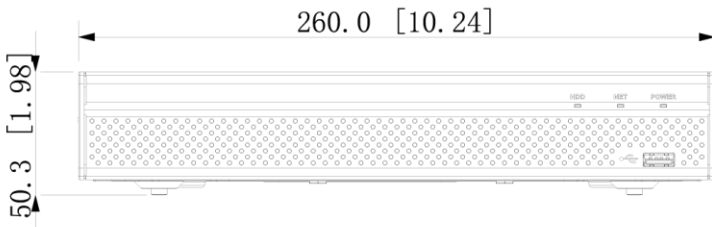

E-N-08P-1 PRO 3

8 Channels 1U 1HDD PoE Network Video Recorder

Panels

- | | |
|----------------------------|---------------------------|
| 1 AUDIO OUT, RCA Connector | 2 Power Input |
| 3 PoE Ports | 4 Network Port |
| 5 VGA Port | 6 AUDIO IN, RCA Connector |
| 7 HDMI Port | 8 USB Port |
| 9 Ground | |

Dimensions mm (inch)

mm [inch]

Technical Specification

System

Main Processor	Industrial-grade processor
Operating System	Embedded Linux
Operating Interface	Web, Local GUI

AI

AI by Camera	Perimeter protection; SMD Plus
--------------	--------------------------------

General

Power Supply	48/53 VDC, 2/1.8 A
Power Consumption	Total output of NVR is ≤ 10 W (without HDD) Total output power of PoE is 72 W, the maximum output power of a single port is 25.5 W
Net Weight	0.89 kg
Gross Weight	1.94 kg
Product Dimensions	260 mm × 232.7 mm × 47.6 mm
Packaging Dimensions	117 mm × 373 mm × 307 mm
Operating Temperature	-10 °C to +55 °C
Operating Humidity	10%–93%
Installation	Rack or desktop
Certifications	CE: EN62368-1; EN55032; EN55024; EN55035; EN61000-3-2; EN61000-3-3; EN50130-4 FCC: Part 15 Subpart B