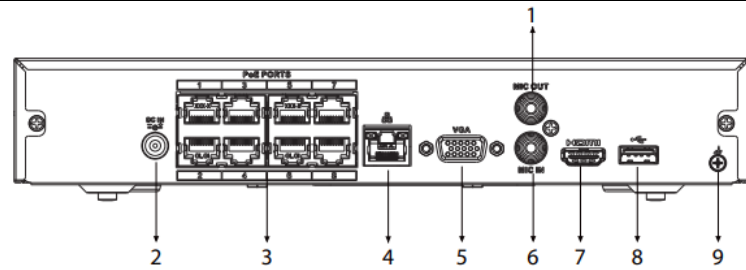

E-N-08P-1 PRO 3

8 Channels 1U 1HDD PoE Network Video Recorder

Panels

- | | |
|----------------------------|---------------------------|
| 1 AUDIO OUT, RCA Connector | 2 Power Input |
| 3 PoE Ports | 4 Network Port |
| 5 VGA Port | 6 AUDIO IN, RCA Connector |
| 7 HDMI Port | 8 USB Port |
| 9 Ground | |

Dimensions mm (inch)

mm [inch]

Technical Specification

System

Main Processor	Industrial-grade processor
Operating System	Embedded Linux
Operating Interface	Web, Local GUI

AI

AI by Camera	Perimeter protection; SMD Plus
--------------	--------------------------------

General

Power Supply	48/53 VDC, 2/1.8 A
Power Consumption	Total output of NVR is ≤ 10 W (without HDD) Total output power of PoE is 72 W, the maximum output power of a single port is 25.5 W
Net Weight	0.89 kg
Gross Weight	1.94 kg
Product Dimensions	260 mm × 232.7 mm × 47.6 mm
Packaging Dimensions	117 mm × 373 mm × 307 mm
Operating Temperature	-10 °C to +55 °C
Operating Humidity	10%–93%
Installation	Rack or desktop
Certifications	CE: EN62368-1; EN55032; EN55024; EN55035; EN61000-3-2; EN61000-3-3; EN50130-4 FCC: Part 15 Subpart B